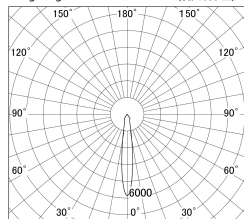

■ Lighting Distribution Curve (cd/1000 lm)