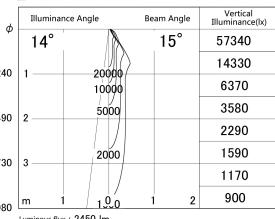

Item no. DD139-2515WB9040

Series Name: cledy spark (Normal Cone)
Fixed downlight Φ 125 (DD139)

■ Lighting Distribution Curve (cd/1000 lm)

Installation	Recessed mount
Type	cledy spark (Normal Cone) Fixed downlight Φ125 (DD139)
Fixture wattage	24W
Beam angle	15
Color Temp.	4000K
CRI	Ra>90
Luminous	2448 lm
Body	Die-cast aluminum alloy
Body finish	N/A
Trim finish	Black
Reflector finish	White
IP Rate	IP20
Light source	COB module
Input Voltage	AC220~240V
Dimming Type	Non-Dimmable
Certificate	CE,CCC
Cut Hole	125mm