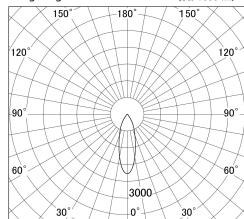

■ Lighting Distribution Curve (cd/1000 lm)