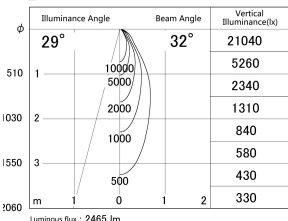

Item no. DD139-2530WB9040

Series Name: cledy spark (Normal Cone)
Fixed downlight Φ 125 (DD139)

■ Lighting Distribution Curve (cd/1000 lm)

Installation	Recessed mount
Type	cledy spark (Normal Cone) Fixed downlight Φ125 (DD139)
Fixture wattage	24W
Beam angle	32
Color Temp.	4000K
CRI	Ra>90
Luminous	2463 lm
Body	Die-cast aluminum alloy
Body finish	N/A
Trim finish	Black
Reflector finish	White
IP Rate	IP20
Light source	COB module
Input Voltage	AC220~240V
Dimming Type	Non-Dimmable
Certificate	CE,CCC
Cut Hole	125mm