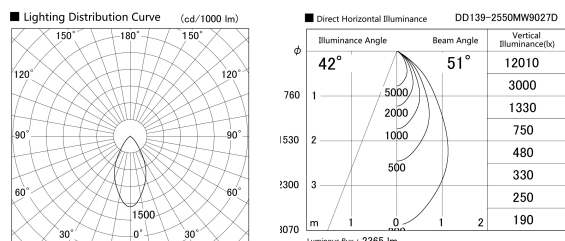

Item no. DD139-2550MW9027D

Series Name: cledy spark (Normal Cone)  
Fixed downlight  $\Phi$ 125 (DD139\_D)

Installation	Recessed mount
Type	cledy spark (Normal Cone) Fixed downlight $\Phi$ 125 (DD139_D)
Fixture wattage	24W
Beam angle	51
Color Temp.	2700K
CRI	Ra>90
Luminous	2365 lm
Body	Die-cast aluminum alloy
Body finish	N/A
Trim finish	White
Reflector finish	Mirror
IP Rate	IP20
Light source	COB module
Input Voltage	AC220~240V
Dimming Type	Non-Dimmable
Certificate	CE,CCC
Cut Hole	125mm