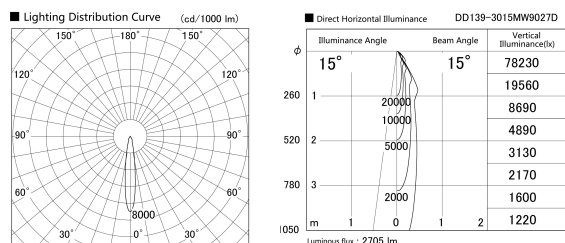

Item no. DD139-3015MW9027D

Series Name: cledy spark (Normal Cone)
Fixed downlight Φ 125 (DD139_D)

| | |
|------------------|--|
| Installation | Recessed mount |
| Type | cledy spark (Normal Cone) Fixed downlight Φ 125 (DD139_D) |
| Fixture wattage | 28W |
| Beam angle | 15 |
| Color Temp. | 2700K |
| CRI | Ra>90 |
| Luminous | 2704 lm |
| Body | Die-cast aluminum alloy |
| Body finish | N/A |
| Trim finish | White |
| Reflector finish | Mirror |
| IP Rate | IP20 |
| Light source | COB module |
| Input Voltage | AC220~240V |
| Dimming Type | Non-Dimmable |
| Certificate | CE,CCC |
| Cut Hole | 125mm |