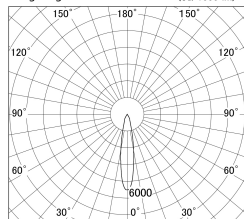

Installation	Recessed mount
Type	cledy spark (Normal Cone) Fixed downlight Φ125 (DD139_D)
Fixture wattage	28W
Beam angle	19
Color Temp.	2700K
CRI	Ra>90
Luminous	2944 lm
Body	Die-cast aluminum alloy
Body finish	N/A
Trim finish	White
Reflector finish	Mirror
IP Rate	IP20
Light source	COB module
Input Voltage	AC220~240V
Dimming Type	Non-Dimmable
Certificate	CE,CCC
Cut Hole	125mm

■ Lighting Distribution Curve (cd/1000 lm)