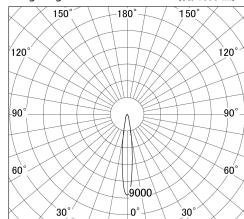

Installation	Recessed mount
Type	cledy spark (Normal Cone) Fixed downlight Φ125 (DD139_D)
Fixture wattage	14W
Beam angle	14
Color Temp.	3000K
CRI	Ra>90
Luminous	1531 lm
Body	Die-cast aluminum alloy
Body finish	N/A
Trim finish	White
Reflector finish	Mirror
IP Rate	IP20
Light source	COB module
Input Voltage	AC220~240V
Dimming Type	Non-Dimmable
Certificate	CE,CCC
Cut Hole	125mm

■ Lighting Distribution Curve (cd/1000 lm)