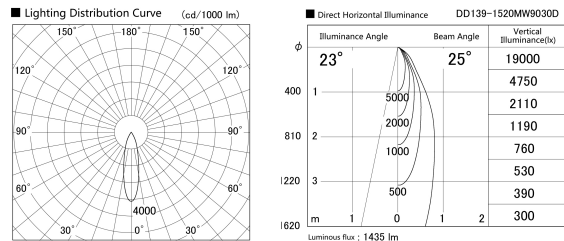

Item no. DD139-1520MW9030D

Series Name: cledy spark (Normal Cone)
Fixed downlight Φ 125 (DD139_D)

| | |
|------------------|--|
| Installation | Recessed mount |
| Type | cledy spark (Normal Cone) Fixed downlight Φ 125 (DD139_D) |
| Fixture wattage | 14W |
| Beam angle | 25 |
| Color Temp. | 3000K |
| CRI | Ra>90 |
| Luminous | 1435 lm |
| Body | Die-cast aluminum alloy |
| Body finish | N/A |
| Trim finish | White |
| Reflector finish | Mirror |
| IP Rate | IP20 |
| Light source | COB module |
| Input Voltage | AC220~240V |
| Dimming Type | Non-Dimmable |
| Certificate | CE,CCC |
| Cut Hole | 125mm |