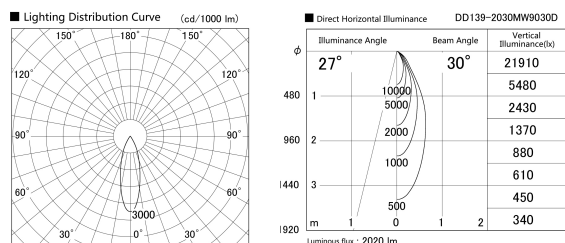

Item no. DD139-2030MW9030D

Series Name: cledy spark (Normal Cone)
Fixed downlight Φ 125 (DD139_D)

Installation	Recessed mount
Type	cledy spark (Normal Cone) Fixed downlight Φ 125 (DD139_D)
Fixture wattage	21W
Beam angle	30
Color Temp.	3000K
CRI	Ra>90
Luminous	2019 lm
Body	Die-cast aluminum alloy
Body finish	N/A
Trim finish	White
Reflector finish	Mirror
IP Rate	IP20
Light source	COB module
Input Voltage	AC220~240V
Dimming Type	Non-Dimmable
Certificate	CE,CCC
Cut Hole	125mm