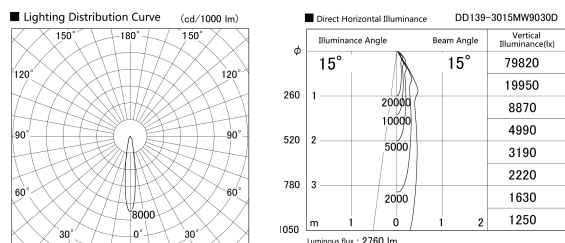

Item no. DD139-3015MW9030D

Series Name: cledy spark (Normal Cone)
Fixed downlight Φ 125 (DD139_D)

Installation	Recessed mount
Type	cledy spark (Normal Cone) Fixed downlight Φ 125 (DD139_D)
Fixture wattage	28W
Beam angle	15
Color Temp.	3000K
CRI	Ra>90
Luminous	2759 lm
Body	Die-cast aluminum alloy
Body finish	N/A
Trim finish	White
Reflector finish	Mirror
IP Rate	IP20
Light source	COB module
Input Voltage	AC220~240V
Dimming Type	Non-Dimmable
Certificate	CE,CCC
Cut Hole	125mm