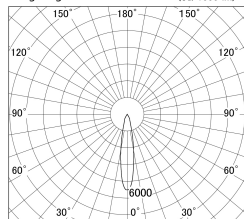

Installation	Recessed mount
Type	cledy spark (Normal Cone) Fixed downlight Φ125 (DD139_D)
Fixture wattage	28W
Beam angle	19°
Color Temp.	3000K
CRI	Ra>90
Luminous	3004 lm
Body	Die-cast aluminum alloy
Body finish	N/A
Trim finish	White
Reflector finish	Mirror
IP Rate	IP20
Light source	COB module
Input Voltage	AC220~240V
Dimming Type	Non-Dimmable
Certificate	CE,CCC
Cut Hole	125mm

■ Lighting Distribution Curve (cd/1000 lm)