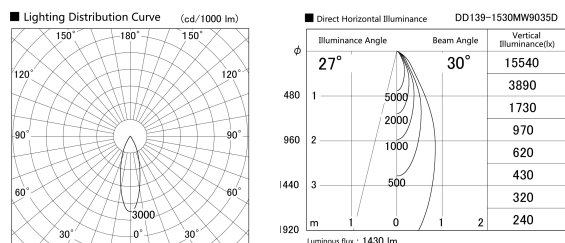

Item no. DD139-1530MW9035D

Series Name: cledy spark (Normal Cone)
Fixed downlight Φ 125 (DD139_D)

Installation	Recessed mount
Type	cledy spark (Normal Cone) Fixed downlight Φ 125 (DD139_D)
Fixture wattage	14W
Beam angle	30
Color Temp.	3500K
CRI	Ra>90
Luminous	1432 lm
Body	Die-cast aluminum alloy
Body finish	N/A
Trim finish	White
Reflector finish	Mirror
IP Rate	IP20
Light source	COB module
Input Voltage	AC220~240V
Dimming Type	Non-Dimmable
Certificate	CE,CCC
Cut Hole	125mm