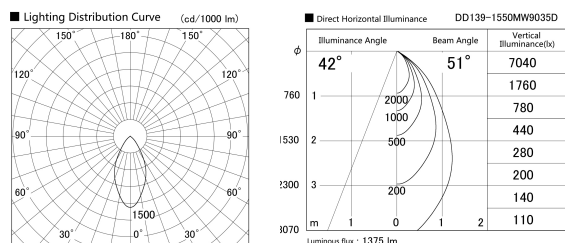

Item no. DD139-1550MW9035D

Series Name: cledy spark (Normal Cone)  
Fixed downlight  $\Phi$ 125 (DD139\_D)

Installation	Recessed mount
Type	cledy spark (Normal Cone) Fixed downlight $\Phi$ 125 (DD139_D)
Fixture wattage	14W
Beam angle	51
Color Temp.	3500K
CRI	Ra>90
Luminous	1376 lm
Body	Die-cast aluminum alloy
Body finish	N/A
Trim finish	White
Reflector finish	Mirror
IP Rate	IP20
Light source	COB module
Input Voltage	AC220~240V
Dimming Type	Non-Dimmable
Certificate	CE,CCC
Cut Hole	125mm