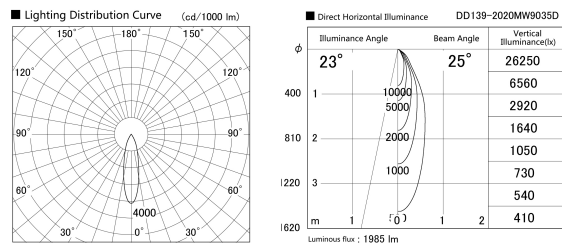

Item no. DD139-2020MW9035D

Series Name: cledy spark (Normal Cone)
Fixed downlight Φ 125 (DD139_D)

Installation	Recessed mount
Type	cledy spark (Normal Cone) Fixed downlight Φ 125 (DD139_D)
Fixture wattage	21W
Beam angle	25
Color Temp.	3500K
CRI	Ra>90
Luminous	1983 lm
Body	Die-cast aluminum alloy
Body finish	N/A
Trim finish	White
Reflector finish	Mirror
IP Rate	IP20
Light source	COB module
Input Voltage	AC220~240V
Dimming Type	Non-Dimmable
Certificate	CE,CCC
Cut Hole	125mm