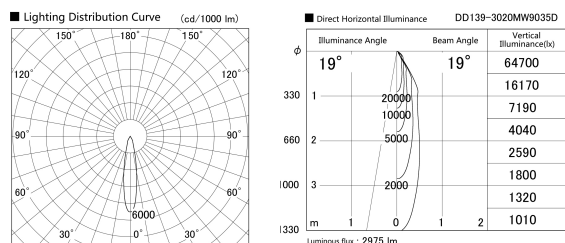

Item no. DD139-3020MW9035D

Series Name: cledy spark (Normal Cone)
Fixed downlight Φ 125 (DD139_D)

| | |
|------------------|--|
| Installation | Recessed mount |
| Type | cledy spark (Normal Cone) Fixed downlight Φ 125 (DD139_D) |
| Fixture wattage | 28W |
| Beam angle | 19 |
| Color Temp. | 3500K |
| CRI | Ra>90 |
| Luminous | 2974 lm |
| Body | Die-cast aluminum alloy |
| Body finish | N/A |
| Trim finish | White |
| Reflector finish | Mirror |
| IP Rate | IP20 |
| Light source | COB module |
| Input Voltage | AC220~240V |
| Dimming Type | Non-Dimmable |
| Certificate | CE,CCC |
| Cut Hole | 125mm |