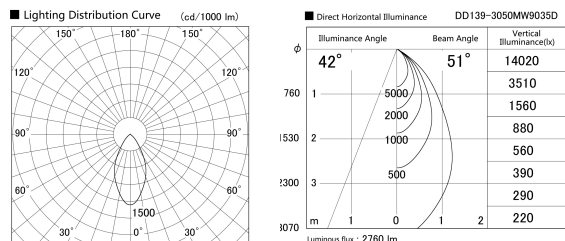

Item no. DD139-3050MW9035D

Series Name: cledy spark (Normal Cone)
Fixed downlight Φ 125 (DD139_D)

Installation	Recessed mount
Type	cledy spark (Normal Cone) Fixed downlight Φ 125 (DD139_D)
Fixture wattage	28W
Beam angle	51
Color Temp.	3500K
CRI	Ra>90
Luminous	2761 lm
Body	Die-cast aluminum alloy
Body finish	N/A
Trim finish	White
Reflector finish	Mirror
IP Rate	IP20
Light source	COB module
Input Voltage	AC220~240V
Dimming Type	Non-Dimmable
Certificate	CE,CCC
Cut Hole	125mm