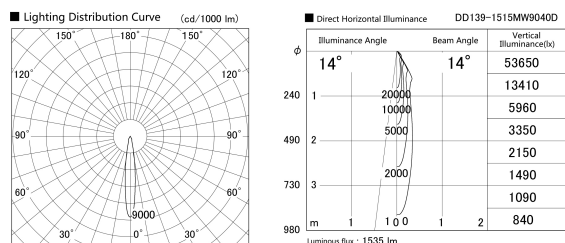

Item no. DD139-1515MW9040D

Series Name: cledy spark (Normal Cone)
Fixed downlight Φ 125 (DD139_D)

Installation	Recessed mount
Type	cledy spark (Normal Cone) Fixed downlight Φ 125 (DD139_D)
Fixture wattage	14W
Beam angle	14
Color Temp.	4000K
CRI	Ra>90
Luminous	1537 lm
Body	Die-cast aluminum alloy
Body finish	N/A
Trim finish	White
Reflector finish	Mirror
IP Rate	IP20
Light source	COB module
Input Voltage	AC220~240V
Dimming Type	Non-Dimmable
Certificate	CE,CCC
Cut Hole	125mm