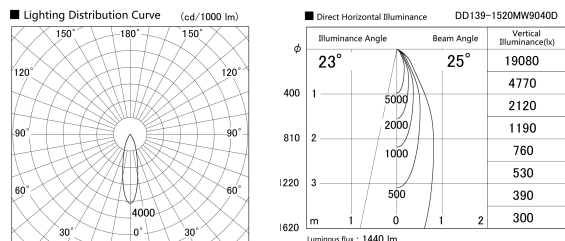

Item no. DD139-1520MW9040D

Series Name: cledy spark (Normal Cone)
Fixed downlight Φ 125 (DD139_D)

Installation	Recessed mount
Type	cledy spark (Normal Cone) Fixed downlight Φ 125 (DD139_D)
Fixture wattage	14W
Beam angle	25
Color Temp.	4000K
CRI	Ra>90
Luminous	1441 lm
Body	Die-cast aluminum alloy
Body finish	N/A
Trim finish	White
Reflector finish	Mirror
IP Rate	IP20
Light source	COB module
Input Voltage	AC220~240V
Dimming Type	Non-Dimmable
Certificate	CE,CCC
Cut Hole	125mm