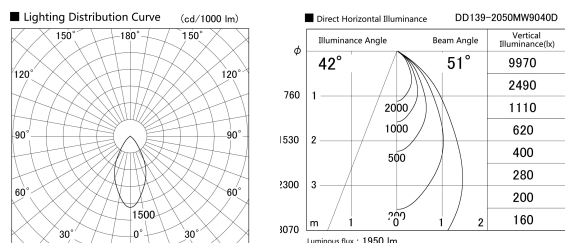

Item no. DD139-2050MW9040D

Series Name: cledy spark (Normal Cone)
Fixed downlight Φ 125 (DD139_D)

Installation	Recessed mount
Type	cledy spark (Normal Cone) Fixed downlight Φ 125 (DD139_D)
Fixture wattage	21W
Beam angle	51
Color Temp.	4000K
CRI	Ra>90
Luminous	1948 lm
Body	Die-cast aluminum alloy
Body finish	N/A
Trim finish	White
Reflector finish	Mirror
IP Rate	IP20
Light source	COB module
Input Voltage	AC220~240V
Dimming Type	Non-Dimmable
Certificate	CE,CCC
Cut Hole	125mm