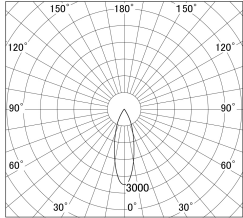

■ Lighting Distribution Curve (cd/1000 lm)