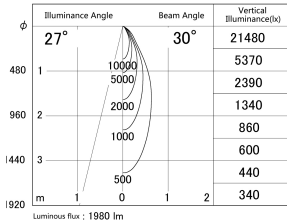

Item no. DD139-2030MB9027D

Series Name: cledy spark (Normal Cone)
Fixed downlight Φ 125 (DD139_D)

■ Lighting Distribution Curve (cd/1000 lm)

Installation	Recessed mount
Type	cledy spark (Normal Cone) Fixed downlight Φ125 (DD139_D)
Fixture wattage	21W
Beam angle	30
Color Temp.	2700K
CRI	Ra>90
Luminous	1979 lm
Body	Die-cast aluminum alloy
Body finish	N/A
Trim finish	Black
Reflector finish	Mirror
IP Rate	IP20
Light source	COB module
Input Voltage	AC220~240V
Dimming Type	Non-Dimmable
Certificate	CE,CCC
Cut Hole	125mm