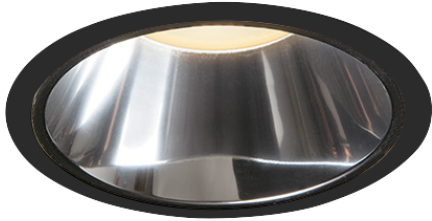

Item no. DD139-2030MB9027D

Series Name: cledy spark (Normal Cone)
Fixed downlight Φ 125 (DD139_D)