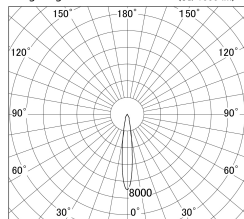

Installation	Recessed mount
Type	cledy spark (Normal Cone) Fixed downlight Φ125 (DD139_D)
Fixture wattage	24W
Beam angle	15
Color Temp.	2700K
CRI	Ra>90
Luminous	2339 lm
Body	Die-cast aluminum alloy
Body finish	N/A
Trim finish	Black
Reflector finish	Mirror
IP Rate	IP20
Light source	COB module
Input Voltage	AC220~240V
Dimming Type	Non-Dimmable
Certificate	CE,CCC
Cut Hole	125mm

■ Lighting Distribution Curve (cd/1000 lm)