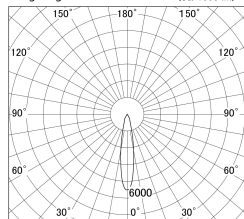

■ Lighting Distribution Curve (cd/1000 lm)