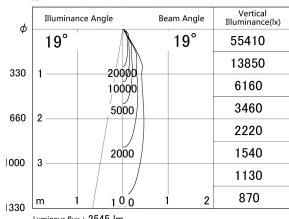

Item no. DD139-2520MB9027D

Series Name: cledy spark (Normal Cone)
Fixed downlight Φ 125 (DD139_D)

■ Lighting Distribution Curve (cd/1000 lm)

Installation	Recessed mount
Type	cledy spark (Normal Cone) Fixed downlight Φ125 (DD139_D)
Fixture wattage	24W
Beam angle	19
Color Temp.	2700K
CRI	Ra>90
Luminous	2547 lm
Body	Die-cast aluminum alloy
Body finish	N/A
Trim finish	Black
Reflector finish	Mirror
IP Rate	IP20
Light source	COB module
Input Voltage	AC220~240V
Dimming Type	Non-Dimmable
Certificate	CE,CCC
Cut Hole	125mm