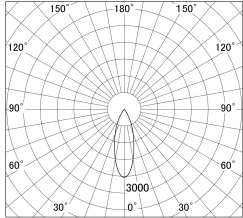

■ Lighting Distribution Curve (cd/1000 lm)