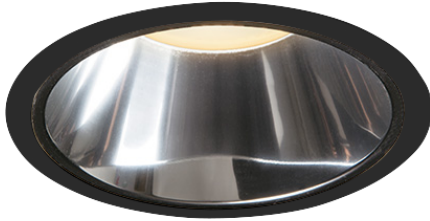

Item no. DD139-2530MB9027D

Series Name: cledy spark (Normal Cone)
Fixed downlight Φ 125 (DD139_D)