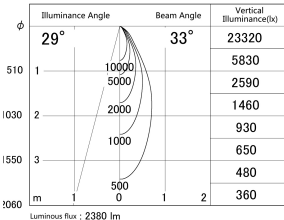

Item no. DD139-2530MB9027D

Series Name: cledy spark (Normal Cone)
Fixed downlight Φ 125 (DD139_D)

■ Lighting Distribution Curve (cd/1000 lm)

Installation	Recessed mount
Type	cledy spark (Normal Cone) Fixed downlight Φ125 (DD139_D)
Fixture wattage	24W
Beam angle	33
Color Temp.	2700K
CRI	Ra>90
Luminous	2381 lm
Body	Die-cast aluminum alloy
Body finish	N/A
Trim finish	Black
Reflector finish	Mirror
IP Rate	IP20
Light source	COB module
Input Voltage	AC220~240V
Dimming Type	Non-Dimmable
Certificate	CE,CCC
Cut Hole	125mm