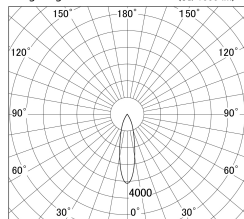

Installation	Recessed mount
Type	cledy spark (Normal Cone) Fixed downlight Φ125 (DD139_D)
Fixture wattage	14W
Beam angle	25
Color Temp.	3000K
CRI	Ra>90
Luminous	1435 lm
Body	Die-cast aluminum alloy
Body finish	N/A
Trim finish	Black
Reflector finish	Mirror
IP Rate	IP20
Light source	COB module
Input Voltage	AC220~240V
Dimming Type	Non-Dimmable
Certificate	CE,CCC
Cut Hole	125mm

■ Lighting Distribution Curve (cd/1000 lm)