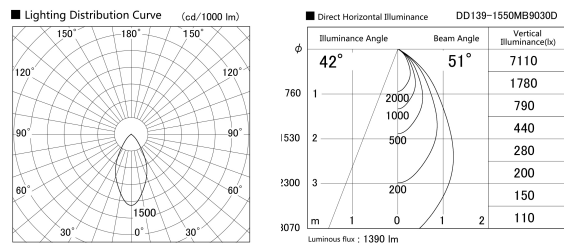

Item no. DD139-1550MB9030D

Series Name: cledy spark (Normal Cone)  
Fixed downlight  $\Phi$ 125 (DD139\_D)

Installation	Recessed mount
Type	cledy spark (Normal Cone) Fixed downlight $\Phi$ 125 (DD139_D)
Fixture wattage	14W
Beam angle	51
Color Temp.	3000K
CRI	Ra>90
Luminous	1390 lm
Body	Die-cast aluminum alloy
Body finish	N/A
Trim finish	Black
Reflector finish	Mirror
IP Rate	IP20
Light source	COB module
Input Voltage	AC220~240V
Dimming Type	Non-Dimmable
Certificate	CE,CCC
Cut Hole	125mm