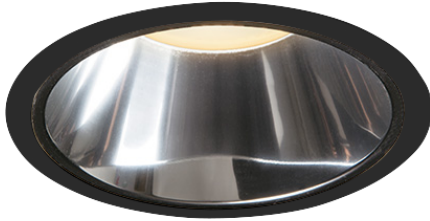

Item no. DD139-1550MB9030D

Series Name: cledy spark (Normal Cone)  
Fixed downlight  $\Phi$ 125 (DD139\_D)

Installation	Recessed mount
Type	cledy spark (Normal Cone) Fixed downlight $\Phi$ 125 (DD139_D)
Fixture wattage	14W
Beam angle	51
Color Temp.	3000K
CRI	Ra>90
Luminous	1390 lm
Body	Die-cast aluminum alloy
Body finish	N/A
Trim finish	Black
Reflector finish	Mirror
IP Rate	IP20
Light source	COB module
Input Voltage	AC220~240V
Dimming Type	Non-Dimmable
Certificate	CE,CCC
Cut Hole	125mm