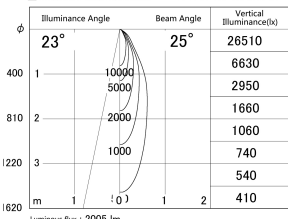

Item no. DD139-2020MB9030D

Series Name: cledy spark (Normal Cone)
Fixed downlight Φ 125 (DD139_D)

■ Lighting Distribution Curve (cd/1000 lm)

Installation	Recessed mount
Type	cledy spark (Normal Cone) Fixed downlight Φ125 (DD139_D)
Fixture wattage	21W
Beam angle	25
Color Temp.	3000K
CRI	Ra>90
Luminous	2003 lm
Body	Die-cast aluminum alloy
Body finish	N/A
Trim finish	Black
Reflector finish	Mirror
IP Rate	IP20
Light source	COB module
Input Voltage	AC220~240V
Dimming Type	Non-Dimmable
Certificate	CE,CCC
Cut Hole	125mm