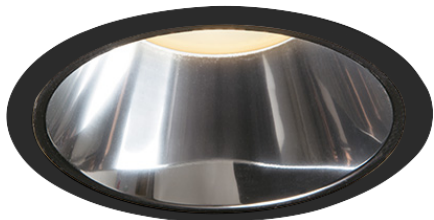

Item no. DD139-2020MB9030D

Series Name: cledy spark (Normal Cone)
Fixed downlight Φ 125 (DD139_D)