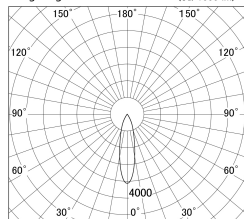

■ Lighting Distribution Curve (cd/1000 lm)