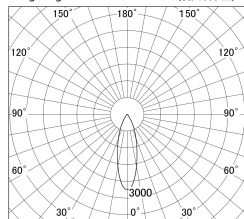

Installation	Recessed mount
Type	cledy spark (Normal Cone) Fixed downlight Φ125 (DD139_D)
Fixture wattage	21W
Beam angle	30
Color Temp.	3000K
CRI	Ra>90
Luminous	2019 lm
Body	Die-cast aluminum alloy
Body finish	N/A
Trim finish	Black
Reflector finish	Mirror
IP Rate	IP20
Light source	COB module
Input Voltage	AC220~240V
Dimming Type	Non-Dimmable
Certificate	CE,CCC
Cut Hole	125mm

■ Lighting Distribution Curve (cd/1000 lm)