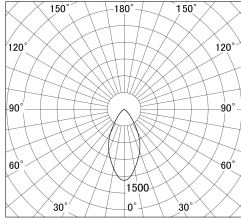

■ Lighting Distribution Curve (cd/1000 lm)