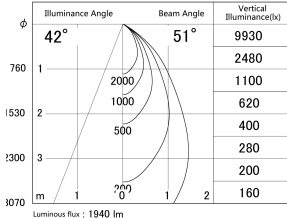

Item no. DD139-2050MB9030D

Series Name: cledy spark (Normal Cone)
Fixed downlight Φ 125 (DD139_D)

■ Lighting Distribution Curve (cd/1000 lm)

Installation	Recessed mount
Type	cledy spark (Normal Cone) Fixed downlight Φ125 (DD139_D)
Fixture wattage	21W
Beam angle	51
Color Temp.	3000K
CRI	Ra>90
Luminous	1940 lm
Body	Die-cast aluminum alloy
Body finish	N/A
Trim finish	Black
Reflector finish	Mirror
IP Rate	IP20
Light source	COB module
Input Voltage	AC220~240V
Dimming Type	Non-Dimmable
Certificate	CE,CCC
Cut Hole	125mm