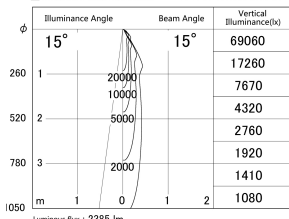

Item no. DD139-2515MB9030D

Series Name: cledy spark (Normal Cone)
Fixed downlight Φ 125 (DD139_D)

■ Lighting Distribution Curve (cd/1000 lm)

Installation	Recessed mount
Type	cledy spark (Normal Cone) Fixed downlight Φ125 (DD139_D)
Fixture wattage	24W
Beam angle	15
Color Temp.	3000K
CRI	Ra>90
Luminous	2387 lm
Body	Die-cast aluminum alloy
Body finish	N/A
Trim finish	Black
Reflector finish	Mirror
IP Rate	IP20
Light source	COB module
Input Voltage	AC220~240V
Dimming Type	Non-Dimmable
Certificate	CE,CCC
Cut Hole	125mm