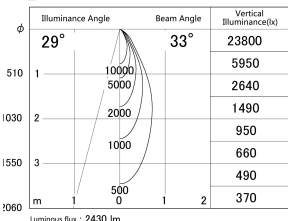

Item no. DD139-2530MB9030D

Series Name: cledy spark (Normal Cone)
Fixed downlight Φ 125 (DD139_D)

■ Lighting Distribution Curve (cd/1000 lm)

Installation	Recessed mount
Type	cledy spark (Normal Cone) Fixed downlight Φ125 (DD139_D)
Fixture wattage	24W
Beam angle	33
Color Temp.	3000K
CRI	Ra>90
Luminous	2430 lm
Body	Die-cast aluminum alloy
Body finish	N/A
Trim finish	Black
Reflector finish	Mirror
IP Rate	IP20
Light source	COB module
Input Voltage	AC220~240V
Dimming Type	Non-Dimmable
Certificate	CE,CCC
Cut Hole	125mm