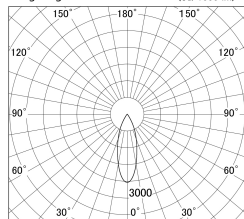

■ Lighting Distribution Curve (cd/1000 lm)