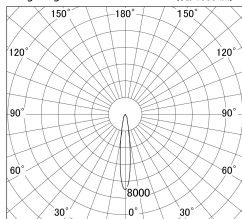

■ Lighting Distribution Curve (cd/1000 lm)