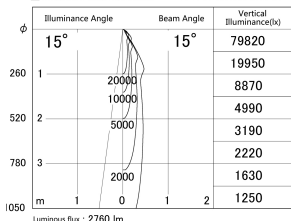

Item no. DD139-3015MB9030D

Series Name: cledy spark (Normal Cone)
Fixed downlight Φ 125 (DD139_D)

■ Lighting Distribution Curve (cd/1000 lm)

Installation	Recessed mount
Type	cledy spark (Normal Cone) Fixed downlight Φ125 (DD139_D)
Fixture wattage	28W
Beam angle	15
Color Temp.	3000K
CRI	Ra>90
Luminous	2759 lm
Body	Die-cast aluminum alloy
Body finish	N/A
Trim finish	Black
Reflector finish	Mirror
IP Rate	IP20
Light source	COB module
Input Voltage	AC220~240V
Dimming Type	Non-Dimmable
Certificate	CE,CCC
Cut Hole	125mm