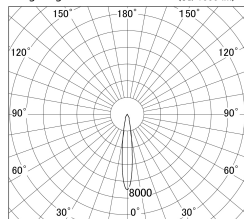

■ Lighting Distribution Curve (cd/1000 lm)