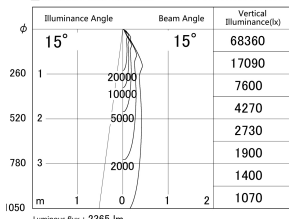

Item no. DD139-2515MB9035D

Series Name: cledy spark (Normal Cone)
Fixed downlight Φ 125 (DD139_D)

■ Lighting Distribution Curve (cd/1000 lm)

Installation	Recessed mount
Type	cledy spark (Normal Cone) Fixed downlight Φ125 (DD139_D)
Fixture wattage	24W
Beam angle	15
Color Temp.	3500K
CRI	Ra>90
Luminous	2363 lm
Body	Die-cast aluminum alloy
Body finish	N/A
Trim finish	Black
Reflector finish	Mirror
IP Rate	IP20
Light source	COB module
Input Voltage	AC220~240V
Dimming Type	Non-Dimmable
Certificate	CE,CCC
Cut Hole	125mm