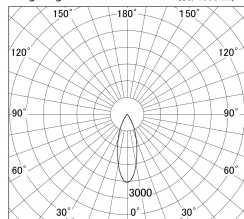

Installation	Recessed mount
Type	cledy spark (Normal Cone) Fixed downlight Φ125 (DD139_D)
Fixture wattage	24W
Beam angle	33
Color Temp.	3500K
CRI	Ra>90
Luminous	2406 lm
Body	Die-cast aluminum alloy
Body finish	N/A
Trim finish	Black
Reflector finish	Mirror
IP Rate	IP20
Light source	COB module
Input Voltage	AC220~240V
Dimming Type	Non-Dimmable
Certificate	CE,CCC
Cut Hole	125mm

■ Lighting Distribution Curve (cd/1000 lm)