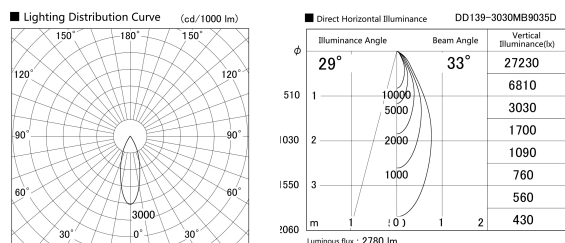

Item no. DD139-3030MB9035D

Series Name: cledy spark (Normal Cone)
Fixed downlight Φ 125 (DD139_D)

Installation	Recessed mount
Type	cledy spark (Normal Cone) Fixed downlight Φ 125 (DD139_D)
Fixture wattage	28W
Beam angle	33
Color Temp.	3500K
CRI	Ra>90
Luminous	2781 lm
Body	Die-cast aluminum alloy
Body finish	N/A
Trim finish	Black
Reflector finish	Mirror
IP Rate	IP20
Light source	COB module
Input Voltage	AC220~240V
Dimming Type	Non-Dimmable
Certificate	CE,CCC
Cut Hole	125mm