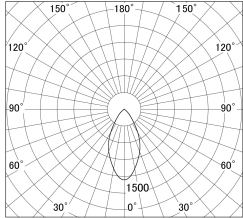

■ Lighting Distribution Curve (cd/1000 lm)