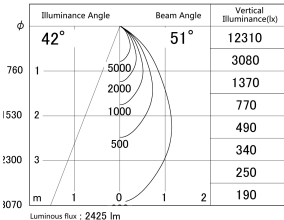

Item no. DD139-2550MB9040D

Series Name: cledy spark (Normal Cone)
Fixed downlight Φ 125 (DD139_D)

■ Lighting Distribution Curve (cd/1000 lm)

Installation	Recessed mount
Type	cledy spark (Normal Cone) Fixed downlight Φ125 (DD139_D)
Fixture wattage	24W
Beam angle	51
Color Temp.	4000K
CRI	Ra>90
Luminous	2423 lm
Body	Die-cast aluminum alloy
Body finish	N/A
Trim finish	Black
Reflector finish	Mirror
IP Rate	IP20
Light source	COB module
Input Voltage	AC220~240V
Dimming Type	Non-Dimmable
Certificate	CE,CCC
Cut Hole	125mm