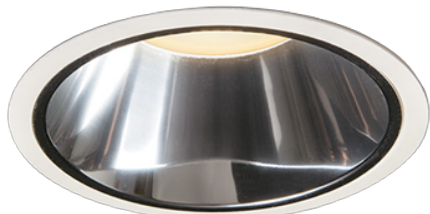

Item no. DD139-1520DW9030D

Series Name: cledy spark (Normal Cone)
Fixed downlight Φ 125 (DD139_D)

With Dark Mirror Reflector