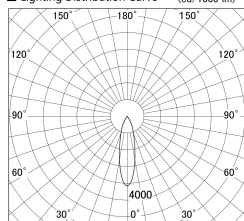

■ Lighting Distribution Curve (cd/1000 lm)

Installation	Recessed mount
Type	cledy spark (Normal Cone) Fixed downlight Φ125 (DD139_D)
Fixture wattage	14W
Beam angle	25
Color Temp.	3000K
CRI	Ra>90
Luminous	1184 lm
Body	Die-cast aluminum alloy
Body finish	N/A
Trim finish	White
Reflector finish	Dark Mirror
IP Rate	IP20
Light source	COB module
Input Voltage	AC220~240V
Dimming Type	Non-Dimmable
Certificate	CE,CCC
Cut Hole	125mm