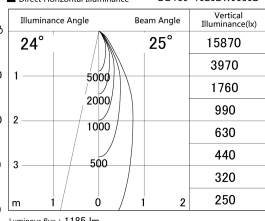

Installation	Recessed mount
Type	cledy spark (Normal Cone) Fixed downlight Φ125 (DD139_D)
Fixture wattage	14W
Beam angle	25
Color Temp.	3000K
CRI	Ra>90
Luminous	1184 lm
Body	Die-cast aluminum alloy
Body finish	N/A
Trim finish	White
Reflector finish	Dark Mirror
IP Rate	IP20
Light source	COB module
Input Voltage	AC220~240V
Dimming Type	Non-Dimmable
Certificate	CE,CCC
Cut Hole	125mm