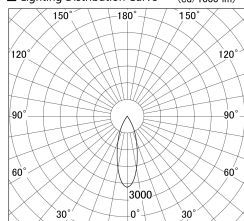

■ Lighting Distribution Curve (cd/1000 lm)

Installation	Recessed mount
Type	cledy spark (Normal Cone) Fixed downlight Φ125 (DD139_D)
Fixture wattage	21W
Beam angle	32
Color Temp.	3000K
CRI	Ra>90
Luminous	1701 lm
Body	Die-cast aluminum alloy
Body finish	N/A
Trim finish	White
Reflector finish	Dark Mirror
IP Rate	IP20
Light source	COB module
Input Voltage	AC220~240V
Dimming Type	Non-Dimmable
Certificate	CE,CCC
Cut Hole	125mm