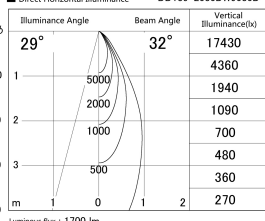

Installation	Recessed mount
Type	cledy spark (Normal Cone) Fixed downlight Φ125 (DD139_D)
Fixture wattage	21W
Beam angle	32
Color Temp.	3000K
CRI	Ra>90
Luminous	1701 lm
Body	Die-cast aluminum alloy
Body finish	N/A
Trim finish	White
Reflector finish	Dark Mirror
IP Rate	IP20
Light source	COB module
Input Voltage	AC220~240V
Dimming Type	Non-Dimmable
Certificate	CE,CCC
Cut Hole	125mm