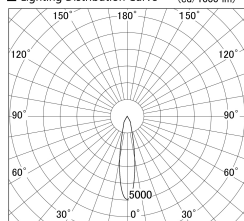

■ Lighting Distribution Curve (cd/1000 lm)

Installation	Recessed mount
Type	cledy spark (Normal Cone) Fixed downlight Φ125 (DD139_D)
Fixture wattage	24W
Beam angle	20
Color Temp.	3000K
CRI	Ra>90
Luminous	2216 lm
Body	Die-cast aluminum alloy
Body finish	N/A
Trim finish	White
Reflector finish	Dark Mirror
IP Rate	IP20
Light source	COB module
Input Voltage	AC220~240V
Dimming Type	Non-Dimmable
Certificate	CE,CCC
Cut Hole	125mm