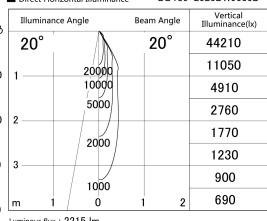

Installation	Recessed mount
Type	cledy spark (Normal Cone) Fixed downlight Φ125 (DD139_D)
Fixture wattage	24W
Beam angle	20
Color Temp.	3000K
CRI	Ra>90
Luminous	2216 lm
Body	Die-cast aluminum alloy
Body finish	N/A
Trim finish	White
Reflector finish	Dark Mirror
IP Rate	IP20
Light source	COB module
Input Voltage	AC220~240V
Dimming Type	Non-Dimmable
Certificate	CE,CCC
Cut Hole	125mm