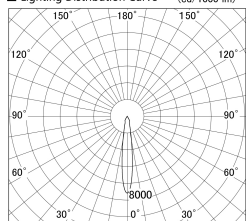

■ Lighting Distribution Curve (cd/1000 lm)

Installation	Recessed mount
Type	cledy spark (Normal Cone) Fixed downlight Φ125 (DD139_D)
Fixture wattage	28W
Beam angle	15
Color Temp.	3000K
CRI	Ra>90
Luminous	2309 lm
Body	Die-cast aluminum alloy
Body finish	N/A
Trim finish	White
Reflector finish	Dark Mirror
IP Rate	IP20
Light source	COB module
Input Voltage	AC220~240V
Dimming Type	Non-Dimmable
Certificate	CE,CCC
Cut Hole	125mm