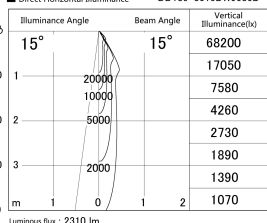

Installation	Recessed mount
Type	cledy spark (Normal Cone) Fixed downlight Φ125 (DD139_D)
Fixture wattage	28W
Beam angle	15
Color Temp.	3000K
CRI	Ra>90
Luminous	2309 lm
Body	Die-cast aluminum alloy
Body finish	N/A
Trim finish	White
Reflector finish	Dark Mirror
IP Rate	IP20
Light source	COB module
Input Voltage	AC220~240V
Dimming Type	Non-Dimmable
Certificate	CE,CCC
Cut Hole	125mm