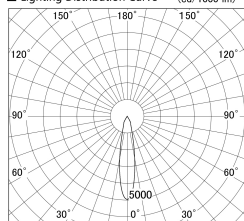

■ Lighting Distribution Curve (cd/1000 lm)

Installation	Recessed mount
Type	cledy spark (Normal Cone) Fixed downlight Φ125 (DD139_D)
Fixture wattage	28W
Beam angle	20
Color Temp.	3000K
CRI	Ra>90
Luminous	2562 lm
Body	Die-cast aluminum alloy
Body finish	N/A
Trim finish	White
Reflector finish	Dark Mirror
IP Rate	IP20
Light source	COB module
Input Voltage	AC220~240V
Dimming Type	Non-Dimmable
Certificate	CE,CCC
Cut Hole	125mm