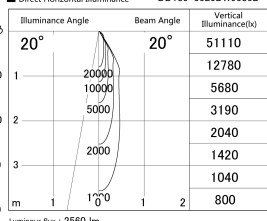

Installation	Recessed mount
Type	cledy spark (Normal Cone) Fixed downlight Φ125 (DD139_D)
Fixture wattage	28W
Beam angle	20
Color Temp.	3000K
CRI	Ra>90
Luminous	2562 lm
Body	Die-cast aluminum alloy
Body finish	N/A
Trim finish	White
Reflector finish	Dark Mirror
IP Rate	IP20
Light source	COB module
Input Voltage	AC220~240V
Dimming Type	Non-Dimmable
Certificate	CE,CCC
Cut Hole	125mm