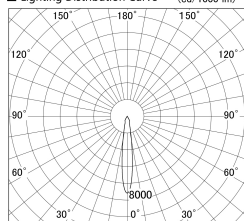

■ Lighting Distribution Curve (cd/1000 lm)

Installation	Recessed mount
Type	cledy spark (Normal Cone) Fixed downlight Φ125 (DD139_D)
Fixture wattage	24W
Beam angle	15
Color Temp.	4000K
CRI	Ra>90
Luminous	2005 lm
Body	Die-cast aluminum alloy
Body finish	N/A
Trim finish	White
Reflector finish	Dark Mirror
IP Rate	IP20
Light source	COB module
Input Voltage	AC220~240V
Dimming Type	Non-Dimmable
Certificate	CE,CCC
Cut Hole	125mm