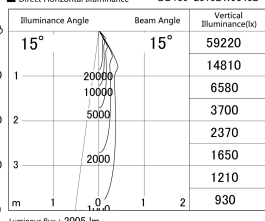

Installation	Recessed mount
Type	cledy spark (Normal Cone) Fixed downlight Φ125 (DD139_D)
Fixture wattage	24W
Beam angle	15
Color Temp.	4000K
CRI	Ra>90
Luminous	2005 lm
Body	Die-cast aluminum alloy
Body finish	N/A
Trim finish	White
Reflector finish	Dark Mirror
IP Rate	IP20
Light source	COB module
Input Voltage	AC220~240V
Dimming Type	Non-Dimmable
Certificate	CE,CCC
Cut Hole	125mm