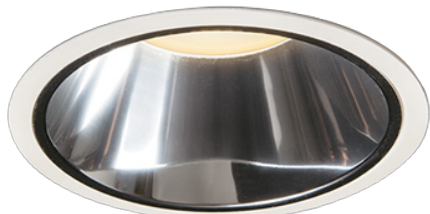

Item no. DD139-2515DW9040D

Series Name: cledy spark (Normal Cone)
Fixed downlight Φ 125 (DD139_D)

With Dark Mirror Reflector