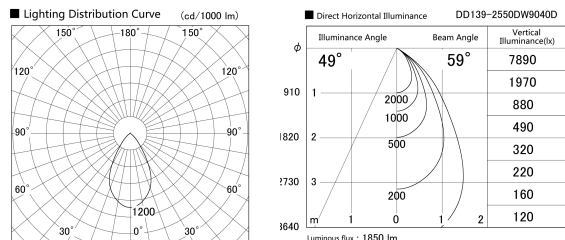

Item no. DD139-2550DW9040D

Series Name: cledy spark (Normal Cone)
Fixed downlight Φ 125 (DD139_D)

With Dark Mirror Reflector

Installation	Recessed mount
Type	cledy spark (Normal Cone) Fixed downlight Φ 125 (DD139_D)
Fixture wattage	24W
Beam angle	59
Color Temp.	4000K
CRI	Ra>90
Luminous	1849 lm
Body	Die-cast aluminum alloy
Body finish	N/A
Trim finish	White
Reflector finish	Dark Mirror
IP Rate	IP20
Light source	COB module
Input Voltage	AC220~240V
Dimming Type	Non-Dimmable
Certificate	CE,CCC
Cut Hole	125mm