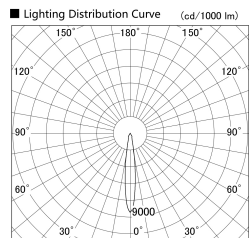

Item no. DD139-2015DB9027D

Series Name: cledy spark (Normal Cone)
Fixed downlight $\Phi 125$ (DD139_D)

With Dark Mirror Reflector

Installation	Recessed mount
Type	cledy spark (Normal Cone) Fixed downlight $\Phi 125$ (DD139_D)
Fixture wattage	21W
Beam angle	15
Color Temp.	2700K
CRI	Ra>90
Luminous	1780 lm
Body	Die-cast aluminum alloy
Body finish	N/A
Trim finish	Black
Reflector finish	Dark Mirror
IP Rate	IP20
Light source	COB module
Input Voltage	AC220~240V
Dimming Type	Non-Dimmable
Certificate	CE,CCC
Cut Hole	125mm