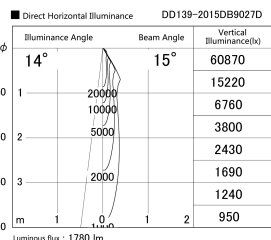

Item no. DD139-2015DB9027D

Series Name: cledy spark (Normal Cone)
Fixed downlight $\Phi 125$ (DD139_D)

With Dark Mirror Reflector

Installation	Recessed mount
Type	cledy spark (Normal Cone) Fixed downlight $\Phi 125$ (DD139_D)
Fixture wattage	21W
Beam angle	15
Color Temp.	2700K
CRI	Ra>90
Luminous	1780 lm
Body	Die-cast aluminum alloy
Body finish	N/A
Trim finish	Black
Reflector finish	Dark Mirror
IP Rate	IP20
Light source	COB module
Input Voltage	AC220~240V
Dimming Type	Non-Dimmable
Certificate	CE,CCC
Cut Hole	125mm