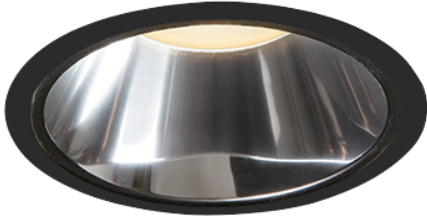

Item no. DD139-1520DB9030D

Series Name: cledy spark (Normal Cone)  
Fixed downlight  $\Phi$ 125 (DD139\_D)

With Dark Mirror Reflector

Installation	Recessed mount
Type	cledy spark (Normal Cone) Fixed downlight $\Phi$ 125 (DD139_D)
Fixture wattage	14W
Beam angle	25
Color Temp.	3000K
CRI	Ra>90
Luminous	1184 lm
Body	Die-cast aluminum alloy
Body finish	N/A
Trim finish	Black
Reflector finish	Dark Mirror
IP Rate	IP20
Light source	COB module
Input Voltage	AC220~240V
Dimming Type	Non-Dimmable
Certificate	CE,CCC
Cut Hole	125mm