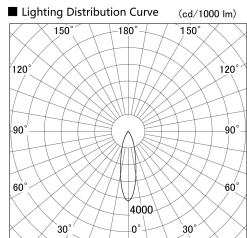

Item no. DD139-1520DB9030D

Series Name: cledy spark (Normal Cone)  
Fixed downlight  $\Phi$ 125 (DD139\_D)

With Dark Mirror Reflector

Installation	Recessed mount
Type	cledy spark (Normal Cone) Fixed downlight $\Phi$ 125 (DD139_D)
Fixture wattage	14W
Beam angle	25
Color Temp.	3000K
CRI	Ra>90
Luminous	1184 lm
Body	Die-cast aluminum alloy
Body finish	N/A
Trim finish	Black
Reflector finish	Dark Mirror
IP Rate	IP20
Light source	COB module
Input Voltage	AC220~240V
Dimming Type	Non-Dimmable
Certificate	CE,CCC
Cut Hole	125mm