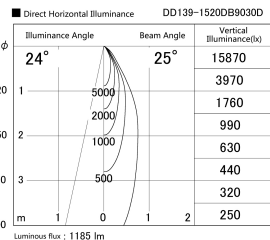

Item no. DD139-1520DB9030D

Series Name: cledy spark (Normal Cone)  
Fixed downlight  $\Phi$ 125 (DD139\_D)

With Dark Mirror Reflector

Installation	Recessed mount
Type	cledy spark (Normal Cone) Fixed downlight $\Phi$ 125 (DD139_D)
Fixture wattage	14W
Beam angle	25
Color Temp.	3000K
CRI	Ra>90
Luminous	1184 lm
Body	Die-cast aluminum alloy
Body finish	N/A
Trim finish	Black
Reflector finish	Dark Mirror
IP Rate	IP20
Light source	COB module
Input Voltage	AC220~240V
Dimming Type	Non-Dimmable
Certificate	CE,CCC
Cut Hole	125mm