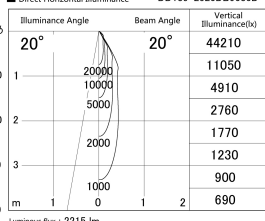

Installation	Recessed mount
Type	cledy spark (Normal Cone) Fixed downlight Φ125 (DD139_D)
Fixture wattage	24W
Beam angle	20
Color Temp.	3000K
CRI	Ra>90
Luminous	2216 lm
Body	Die-cast aluminum alloy
Body finish	N/A
Trim finish	Black
Reflector finish	Dark Mirror
IP Rate	IP20
Light source	COB module
Input Voltage	AC220~240V
Dimming Type	Non-Dimmable
Certificate	CE,CCC
Cut Hole	125mm