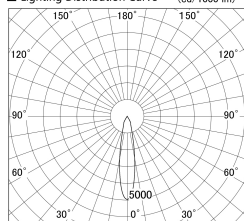

■ Lighting Distribution Curve (cd/1000 lm)

Installation	Recessed mount
Type	cledy spark (Normal Cone) Fixed downlight Φ125 (DD139_D)
Fixture wattage	24W
Beam angle	20
Color Temp.	3000K
CRI	Ra>90
Luminous	2216 lm
Body	Die-cast aluminum alloy
Body finish	N/A
Trim finish	Black
Reflector finish	Dark Mirror
IP Rate	IP20
Light source	COB module
Input Voltage	AC220~240V
Dimming Type	Non-Dimmable
Certificate	CE,CCC
Cut Hole	125mm