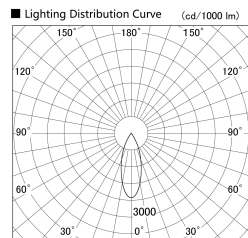

Item no. DD139-2530DB9030D

Series Name: cledy spark (Normal Cone)
Fixed downlight Φ 125 (DD139_D)

With Dark Mirror Reflector

Installation	Recessed mount
Type	cledy spark (Normal Cone) Fixed downlight Φ 125 (DD139_D)
Fixture wattage	24W
Beam angle	36
Color Temp.	3000K
CRI	Ra>90
Luminous	2047 lm
Body	Die-cast aluminum alloy
Body finish	N/A
Trim finish	Black
Reflector finish	Dark Mirror
IP Rate	IP20
Light source	COB module
Input Voltage	AC220~240V
Dimming Type	Non-Dimmable
Certificate	CE,CCC
Cut Hole	125mm