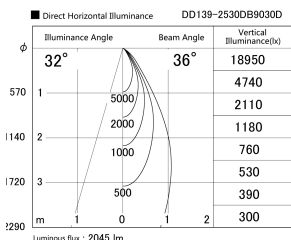

Item no. DD139-2530DB9030D

Series Name: cledy spark (Normal Cone)
Fixed downlight Φ 125 (DD139_D)

With Dark Mirror Reflector

Installation	Recessed mount
Type	cledy spark (Normal Cone) Fixed downlight Φ 125 (DD139_D)
Fixture wattage	24W
Beam angle	36
Color Temp.	3000K
CRI	Ra>90
Luminous	2047 lm
Body	Die-cast aluminum alloy
Body finish	N/A
Trim finish	Black
Reflector finish	Dark Mirror
IP Rate	IP20
Light source	COB module
Input Voltage	AC220~240V
Dimming Type	Non-Dimmable
Certificate	CE,CCC
Cut Hole	125mm