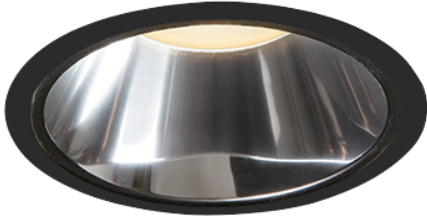

Item no. DD139-3015DB9040D

Series Name: cledy spark (Normal Cone)
Fixed downlight Φ 125 (DD139_D)

With Dark Mirror Reflector