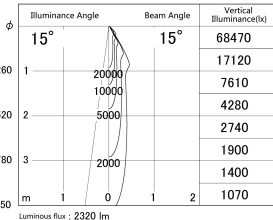

Installation	Recessed mount
Type	cledy spark (Normal Cone) Fixed downlight Φ125 (DD139_D)
Fixture wattage	28W
Beam angle	15
Color Temp.	4000K
CRI	Ra>90
Luminous	2318 lm
Body	Die-cast aluminum alloy
Body finish	N/A
Trim finish	Black
Reflector finish	Dark Mirror
IP Rate	IP20
Light source	COB module
Input Voltage	AC220~240V
Dimming Type	Non-Dimmable
Certificate	CE,CCC
Cut Hole	125mm