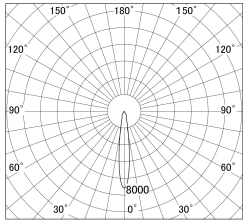

■ Lighting Distribution Curve (cd/1000 lm)

Installation	Recessed mount
Type	cledy spark (Normal Cone) Fixed downlight Φ125 (DD139_D)
Fixture wattage	28W
Beam angle	15
Color Temp.	4000K
CRI	Ra>90
Luminous	2318 lm
Body	Die-cast aluminum alloy
Body finish	N/A
Trim finish	Black
Reflector finish	Dark Mirror
IP Rate	IP20
Light source	COB module
Input Voltage	AC220~240V
Dimming Type	Non-Dimmable
Certificate	CE,CCC
Cut Hole	125mm