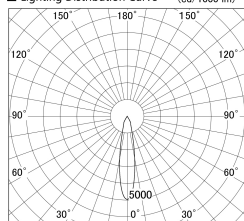

■ Lighting Distribution Curve (cd/1000 lm)

Installation	Recessed mount
Type	cledy spark (Normal Cone) Fixed downlight Φ125 (DD139_D)
Fixture wattage	28W
Beam angle	20
Color Temp.	4000K
CRI	Ra>90
Luminous	2572 lm
Body	Die-cast aluminum alloy
Body finish	N/A
Trim finish	Black
Reflector finish	Dark Mirror
IP Rate	IP20
Light source	COB module
Input Voltage	AC220~240V
Dimming Type	Non-Dimmable
Certificate	CE,CCC
Cut Hole	125mm