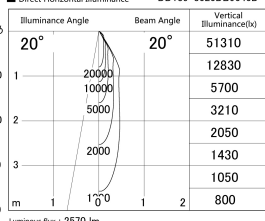

Installation	Recessed mount
Type	cledy spark (Normal Cone) Fixed downlight Φ125 (DD139_D)
Fixture wattage	28W
Beam angle	20
Color Temp.	4000K
CRI	Ra>90
Luminous	2572 lm
Body	Die-cast aluminum alloy
Body finish	N/A
Trim finish	Black
Reflector finish	Dark Mirror
IP Rate	IP20
Light source	COB module
Input Voltage	AC220~240V
Dimming Type	Non-Dimmable
Certificate	CE,CCC
Cut Hole	125mm