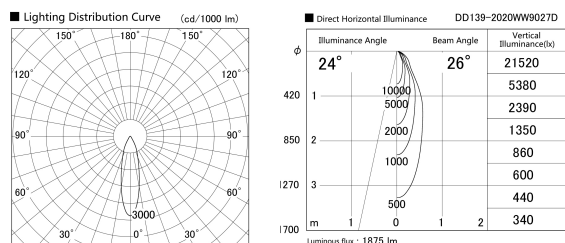

Item no. DD139-2020WW9027D

Series Name: cledy spark (Normal Cone)
Fixed downlight Φ 125 (DD139_D)

Installation	Recessed mount
Type	cledy spark (Normal Cone) Fixed downlight Φ 125 (DD139_D)
Fixture wattage	21W
Beam angle	26
Color Temp.	2700K
CRI	Ra>90
Luminous	1876 lm
Body	Die-cast aluminum alloy
Body finish	N/A
Trim finish	White
Reflector finish	White
IP Rate	IP20
Light source	COB module
Input Voltage	AC220~240V
Dimming Type	Non-Dimmable
Certificate	CE,CCC
Cut Hole	125mm