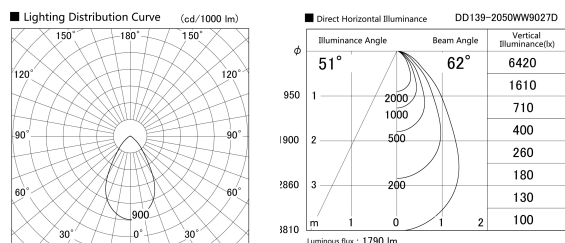

Item no. DD139-2050WW9027D

Series Name: cledy spark (Normal Cone)
Fixed downlight Φ 125 (DD139_D)

Installation	Recessed mount
Type	cledy spark (Normal Cone) Fixed downlight Φ 125 (DD139_D)
Fixture wattage	21W
Beam angle	62
Color Temp.	2700K
CRI	Ra>90
Luminous	1792 lm
Body	Die-cast aluminum alloy
Body finish	N/A
Trim finish	White
Reflector finish	White
IP Rate	IP20
Light source	COB module
Input Voltage	AC220~240V
Dimming Type	Non-Dimmable
Certificate	CE,CCC
Cut Hole	125mm