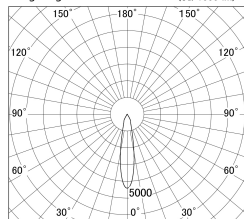

Installation	Recessed mount
Type	cledy spark (Normal Cone) Fixed downlight Φ125 (DD139_D)
Fixture wattage	24W
Beam angle	21
Color Temp.	2700K
CRI	Ra>90
Luminous	2463 lm
Body	Die-cast aluminum alloy
Body finish	N/A
Trim finish	White
Reflector finish	White
IP Rate	IP20
Light source	COB module
Input Voltage	AC220~240V
Dimming Type	Non-Dimmable
Certificate	CE,CCC
Cut Hole	125mm

■ Lighting Distribution Curve (cd/1000 lm)